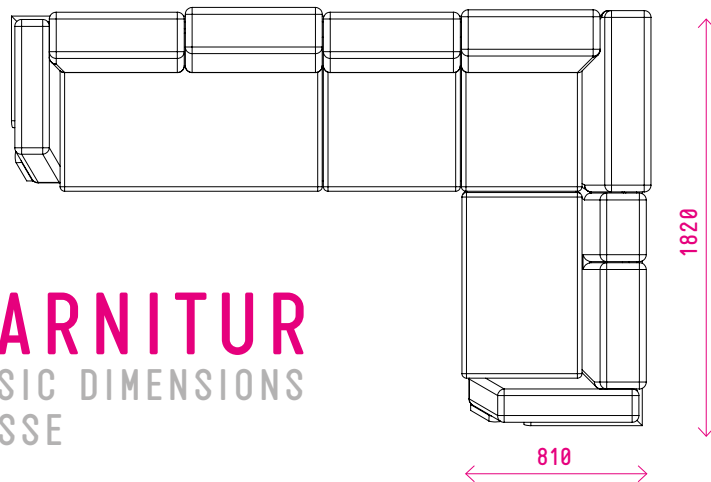

→ **GARNITUR**
BASIC DIMENSIONS
MASSE