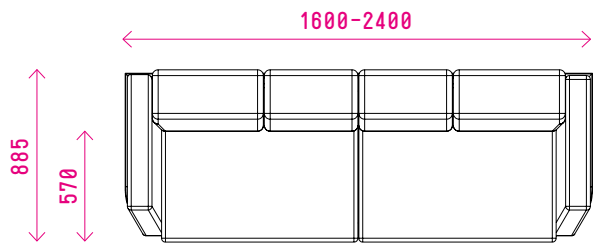

→ **GARNITUR**
BASIC DIMENSIONS
MASSE