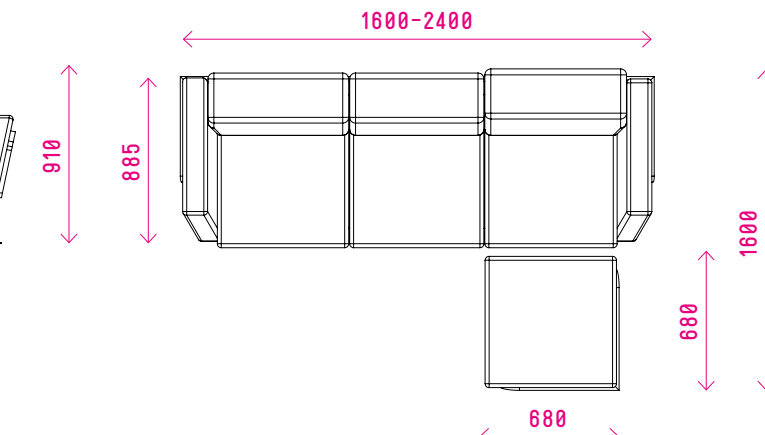

→ **GARNITUR**
BASIC DIMENSIONS
MASSE