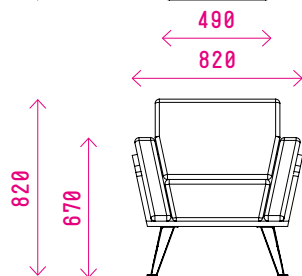

→ **GARNITUR**
BASIC DIMENSIONS
MASSE