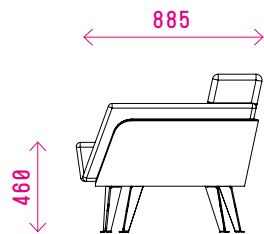

→ **GARNITUR**
BASIC DIMENSIONS
MASSE