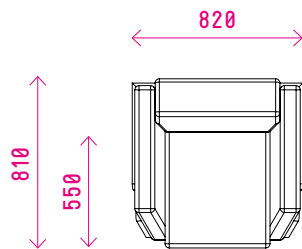

→ **GARNITUR**
BASIC DIMENSIONS
MASSE