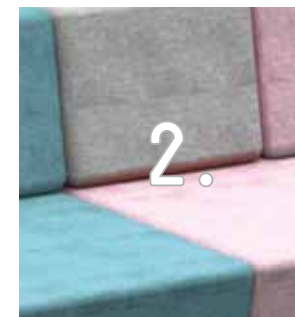

→ GARNITUR **RED** LARCH WOOD

→ GARNITUR **BROWN** LARCH WOOD

CREATE YOUR OWN INDIVIDUAL ARMCHAIR/SOFA.
FIND YOUR FAVOURITE COLOURS AND MATERIALS!

1. SELECT THE COLOUR OF THE LARCH WOOD
2. CHOOSE FROM A MAXIMUM OF 3 DIFFERENT FABRICS/LEATHER TYPES