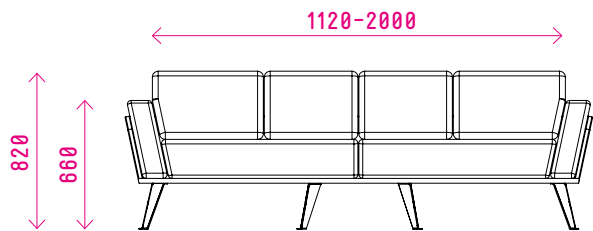

→ **GARNITUR**
BASIC DIMENSIONS
MASSE